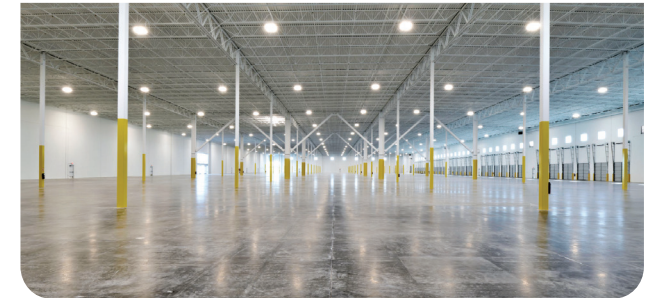

We offer turnkey solutions, short- or long-term warehouse space, office space, and commercial parking spaces, all under one roof. With over 75 locations nationwide, we allow our tenants to expand or downsize as needed, with no hidden costs.

Call us today to schedule a tour!