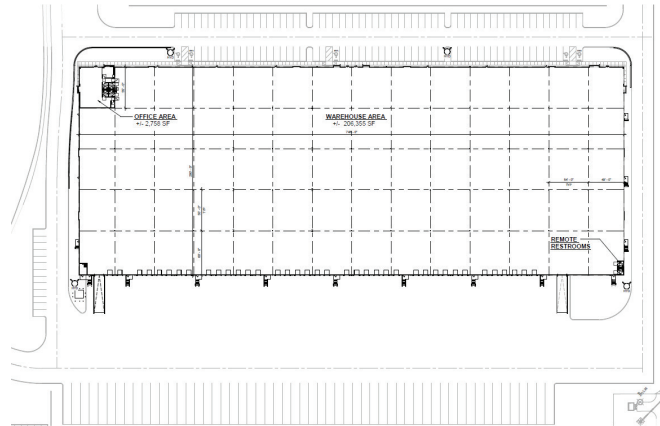

We offer turnkey solutions, short- or long-term warehouse space, office space, and commercial parking spaces, all under one roof. With over 75 locations nationwide, we allow our tenants to expand or downsize as needed, with no hidden costs.

Call us today to schedule a tour!